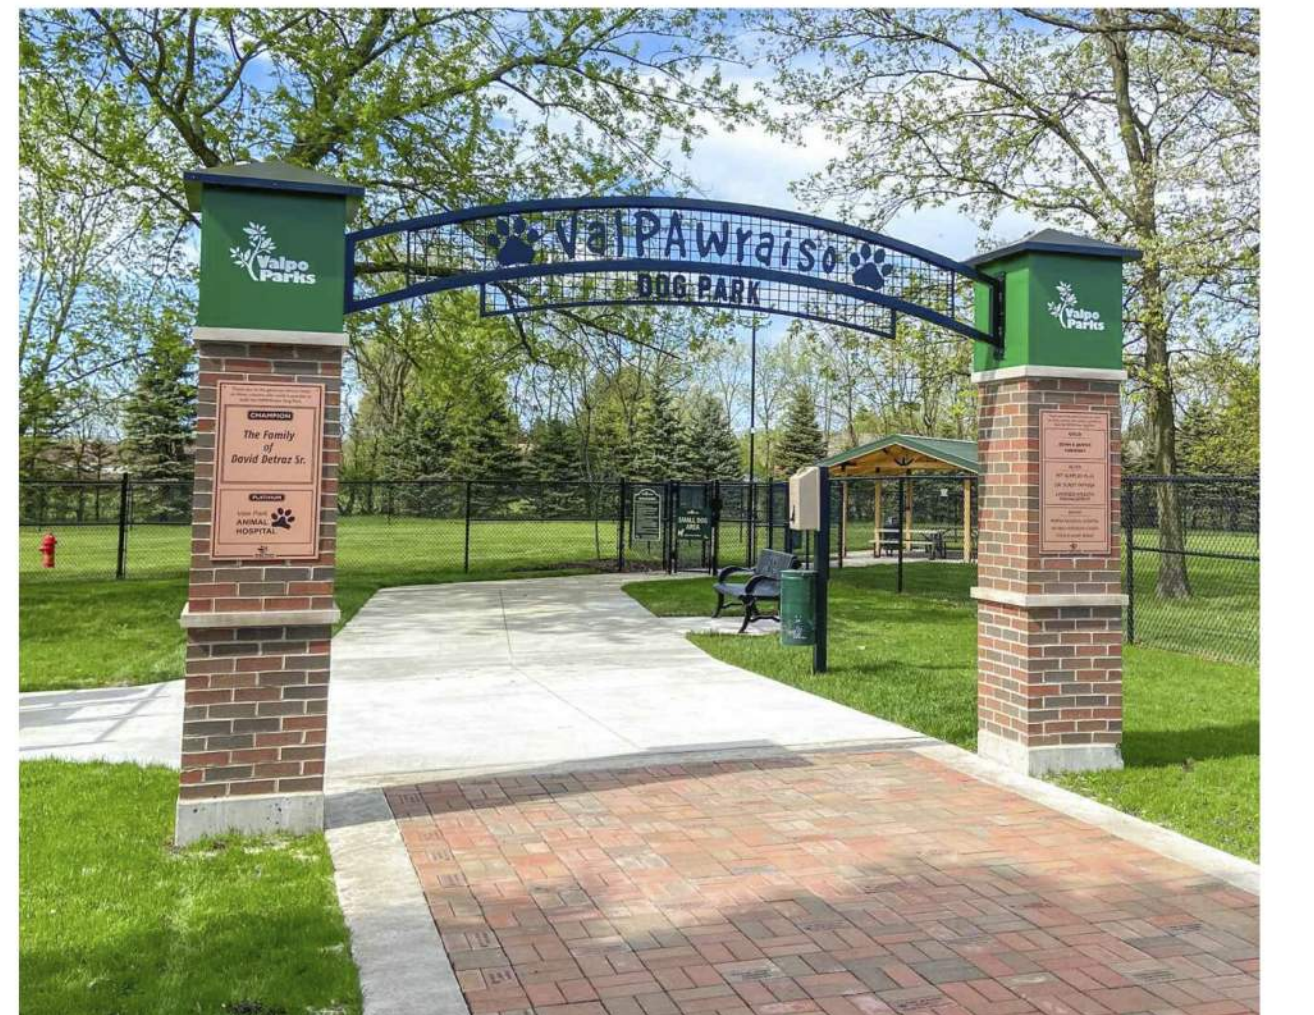

RIVERWAY DOG PARK

Exhibit "C"

LEGEND - DOG PARK

- 1 DOG PARK ENTRY - 'STADIUM STYLE'
- 2 SMALL DOG PARK
- 3 LARGE DOG PARK
- 4 CHAIN LINK FENCE & GATE
- 5 EXISTING WELL
- 6 8' MIN. EXTERIOR DIRT PATH
- 7 4' WIDTH BENCH
- 8 BIORETENTION BASIN
- 9 AGILITY WALK (SET OF 5)
- 10 CORGI CLIMB (A FRAME CLMB)
- 11 FLEX WEAVE POLES
- 12 HOUND HOOPS (SET OF 5)
- 13 ADJUSTABLE TIRE JUMP (2)
- 14 PRECAST SPHERE SOCCERBALLS
- 15 PRECAST SPHERE BASEBALLS
- 16 LAWN AREA
- 17 SHADE TREE
- 18 LARGE PERIMETER TREE
- 19 ACCENT TREE
- 20 HOUND HURDLES
- 21 EX. LANDSCAPE TO REMAIN
- 22 30'X30' SHADE STRUCTURE
- 23 CONCRETE FLATWORK

AMENITIES - DOG PARK

DRAFT CONCEPT MASTER PLAN

03.05.2025