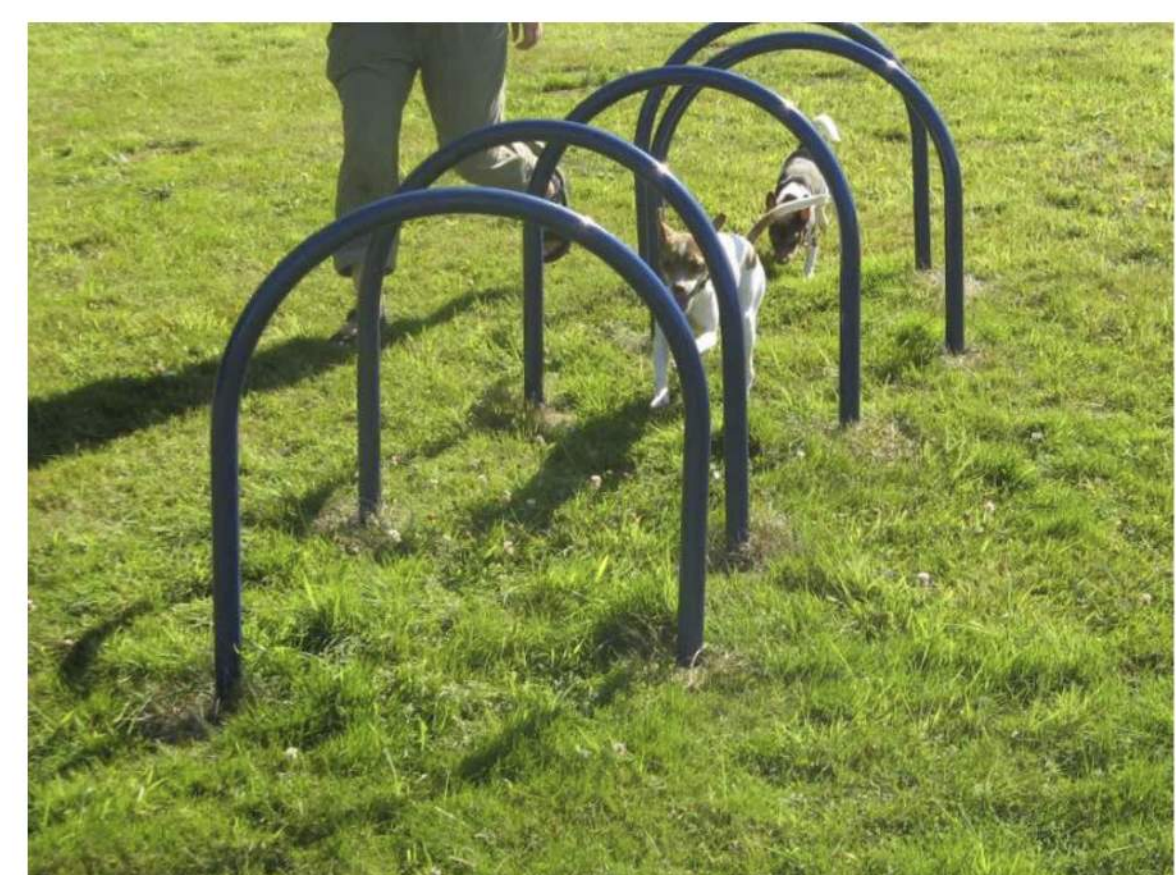

RIVERWAY DOG PARK

Exhibit "C"

LEGEND - DOG PARK

- 1 DOG PARK ENTRY - 'STADIUM STYLE'
- 2 SMALL DOG PARK
- 3 LARGE DOG PARK
- 4 CHAIN LINK FENCE & GATE
- 5 EXISTING WELL
- 6 8' MIN. EXTERIOR DIRT PATH
- 7 4' WIDTH BENCH
- 8 BIORETENTION BASIN
- 9 AGILITY WALK (SET OF 5)
- 10 CORGI CLIMB (A FRAME CLMB)
- 11 FLEX WEAVE POLES
- 12 HOUND HOOPS (SET OF 5)
- 13 ADJUSTABLE TIRE JUMP (2)
- 14 PRECAST SPHERE SOCCERBALLS
- 15 PRECAST SPHERE BASEBALLS
- 16 LAWN AREA
- 17 SHADE TREE
- 18 LARGE PERIMETER TREE
- 19 ACCENT TREE
- 20 HOUND HURDLES
- 21 EX. LANDSCAPE TO REMAIN
- 22 30'X30' SHADE STRUCTURE
- 23 CONCRETE FLATWORK

AMENITIES - DOG PARK

DRAFT CONCEPT MASTER PLAN

03.05.2025