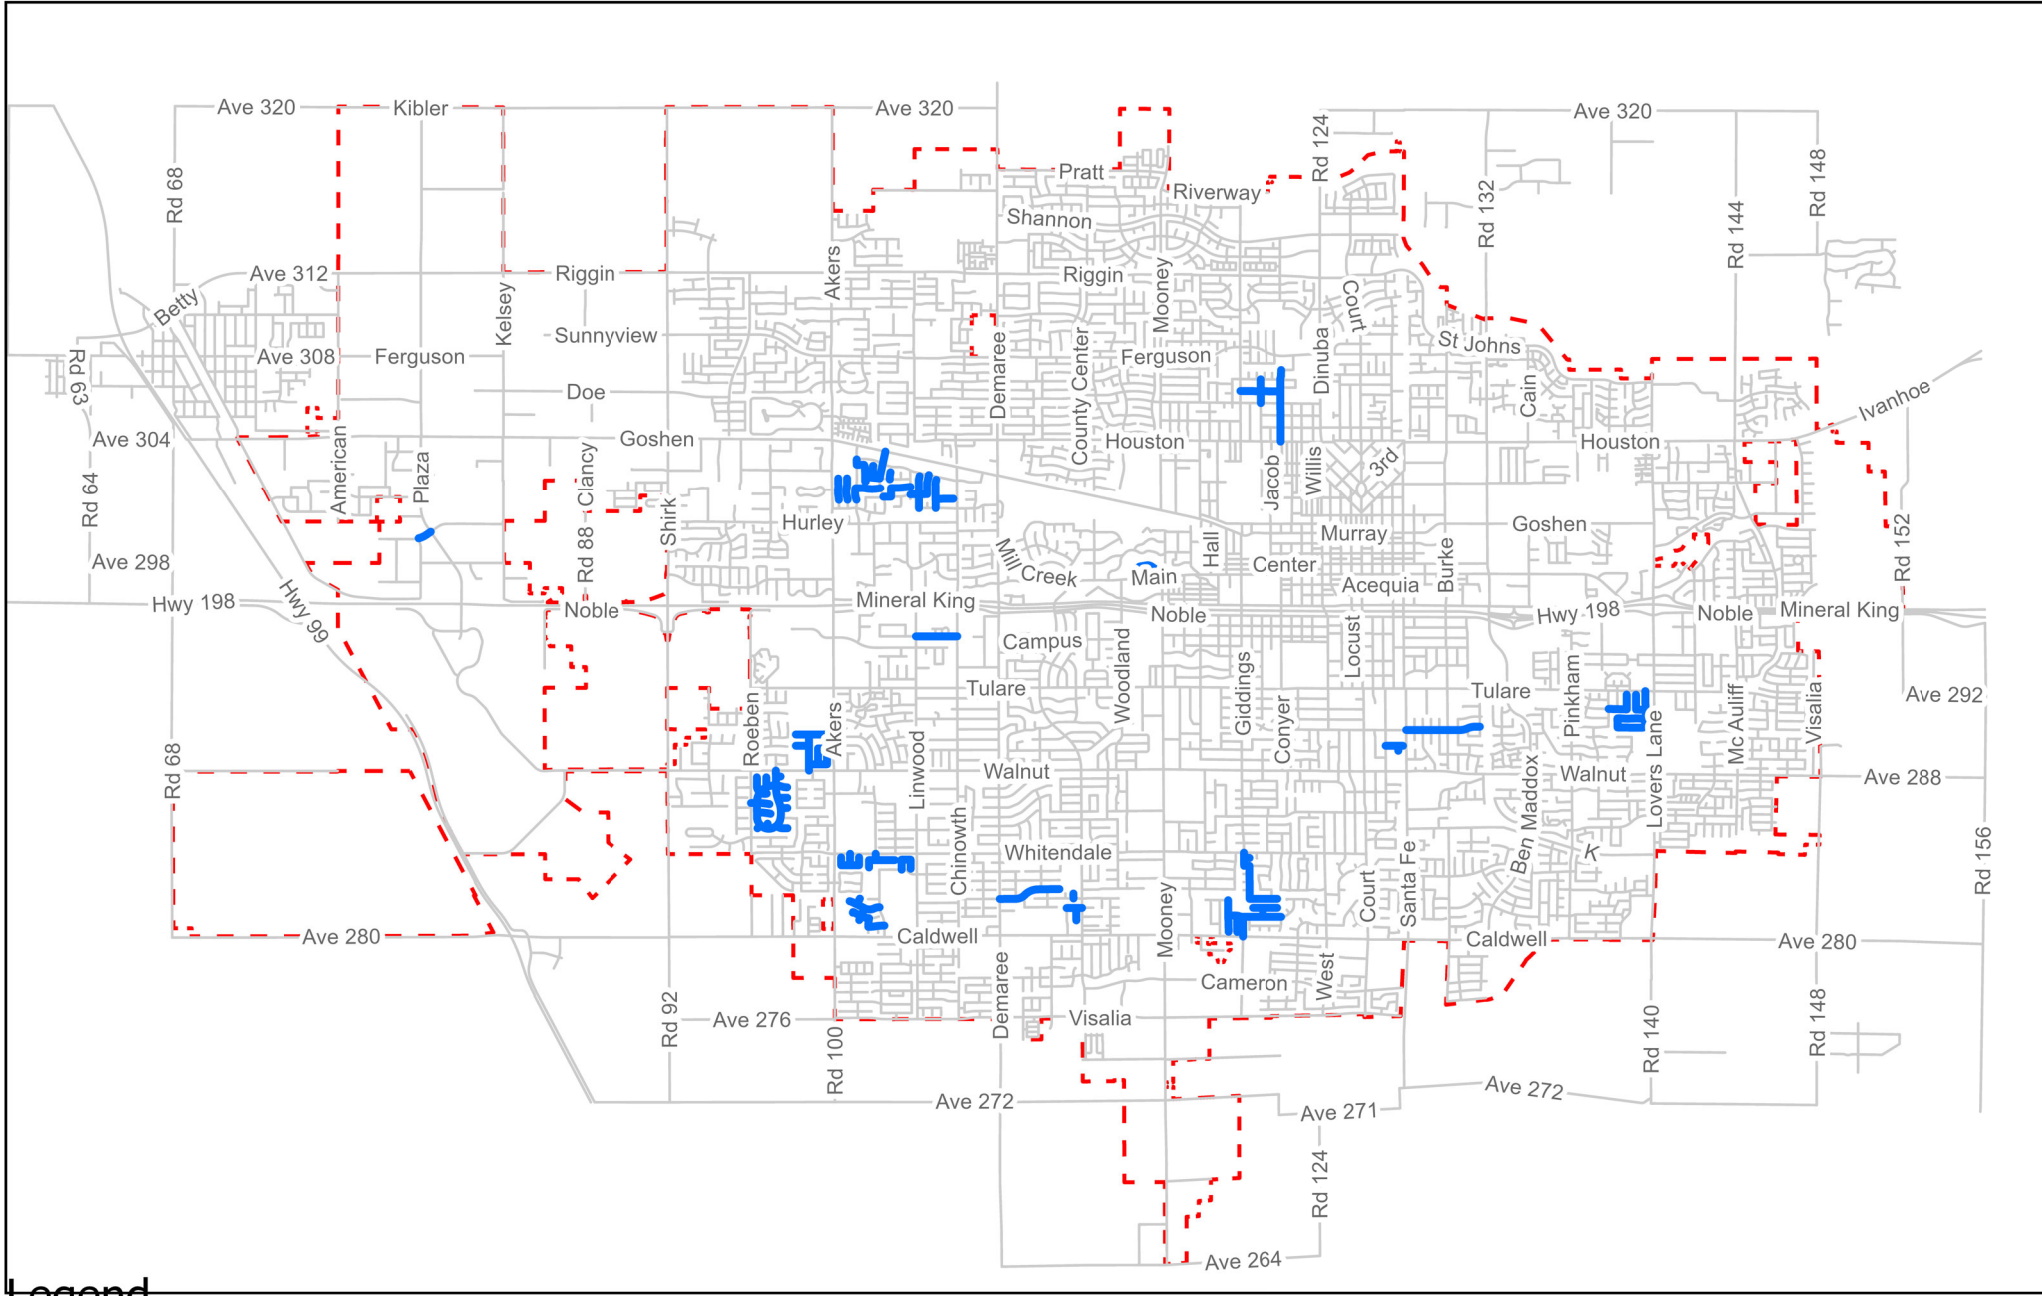

City of Visalia 2025-26 Cape Seal Project

Legend

- Streets
- - - City Limits
- CapeSeal2526