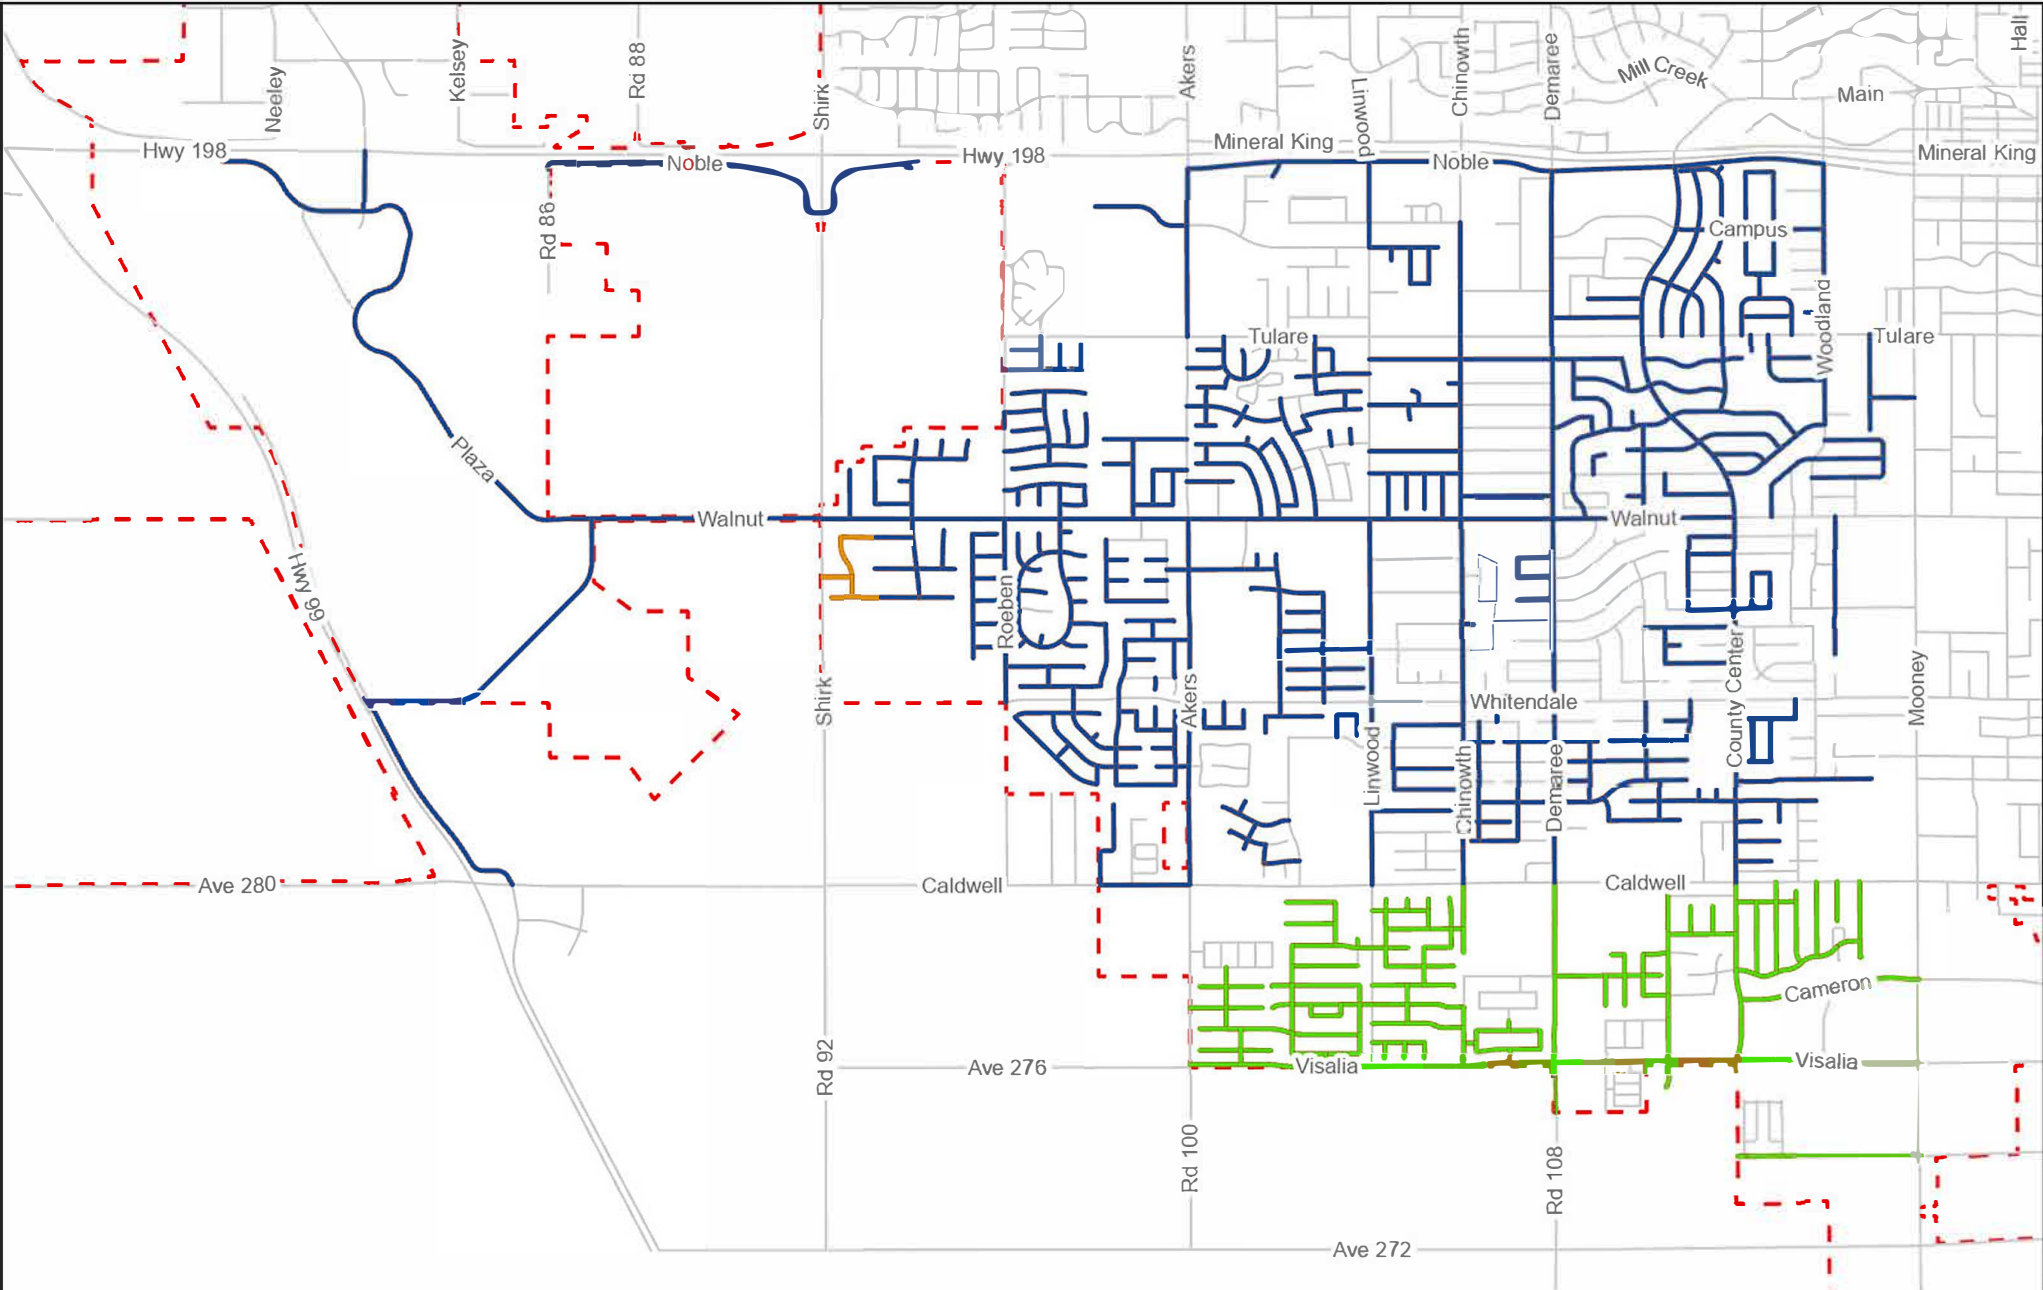

City of Visalia 2024-25 Reclamite Project

- Legend**
- Streets
 - - - City Limits
 - RECLAMITE2425ALT2
 - RECLAMITE2425
 - RECLAMITE2425ALT1