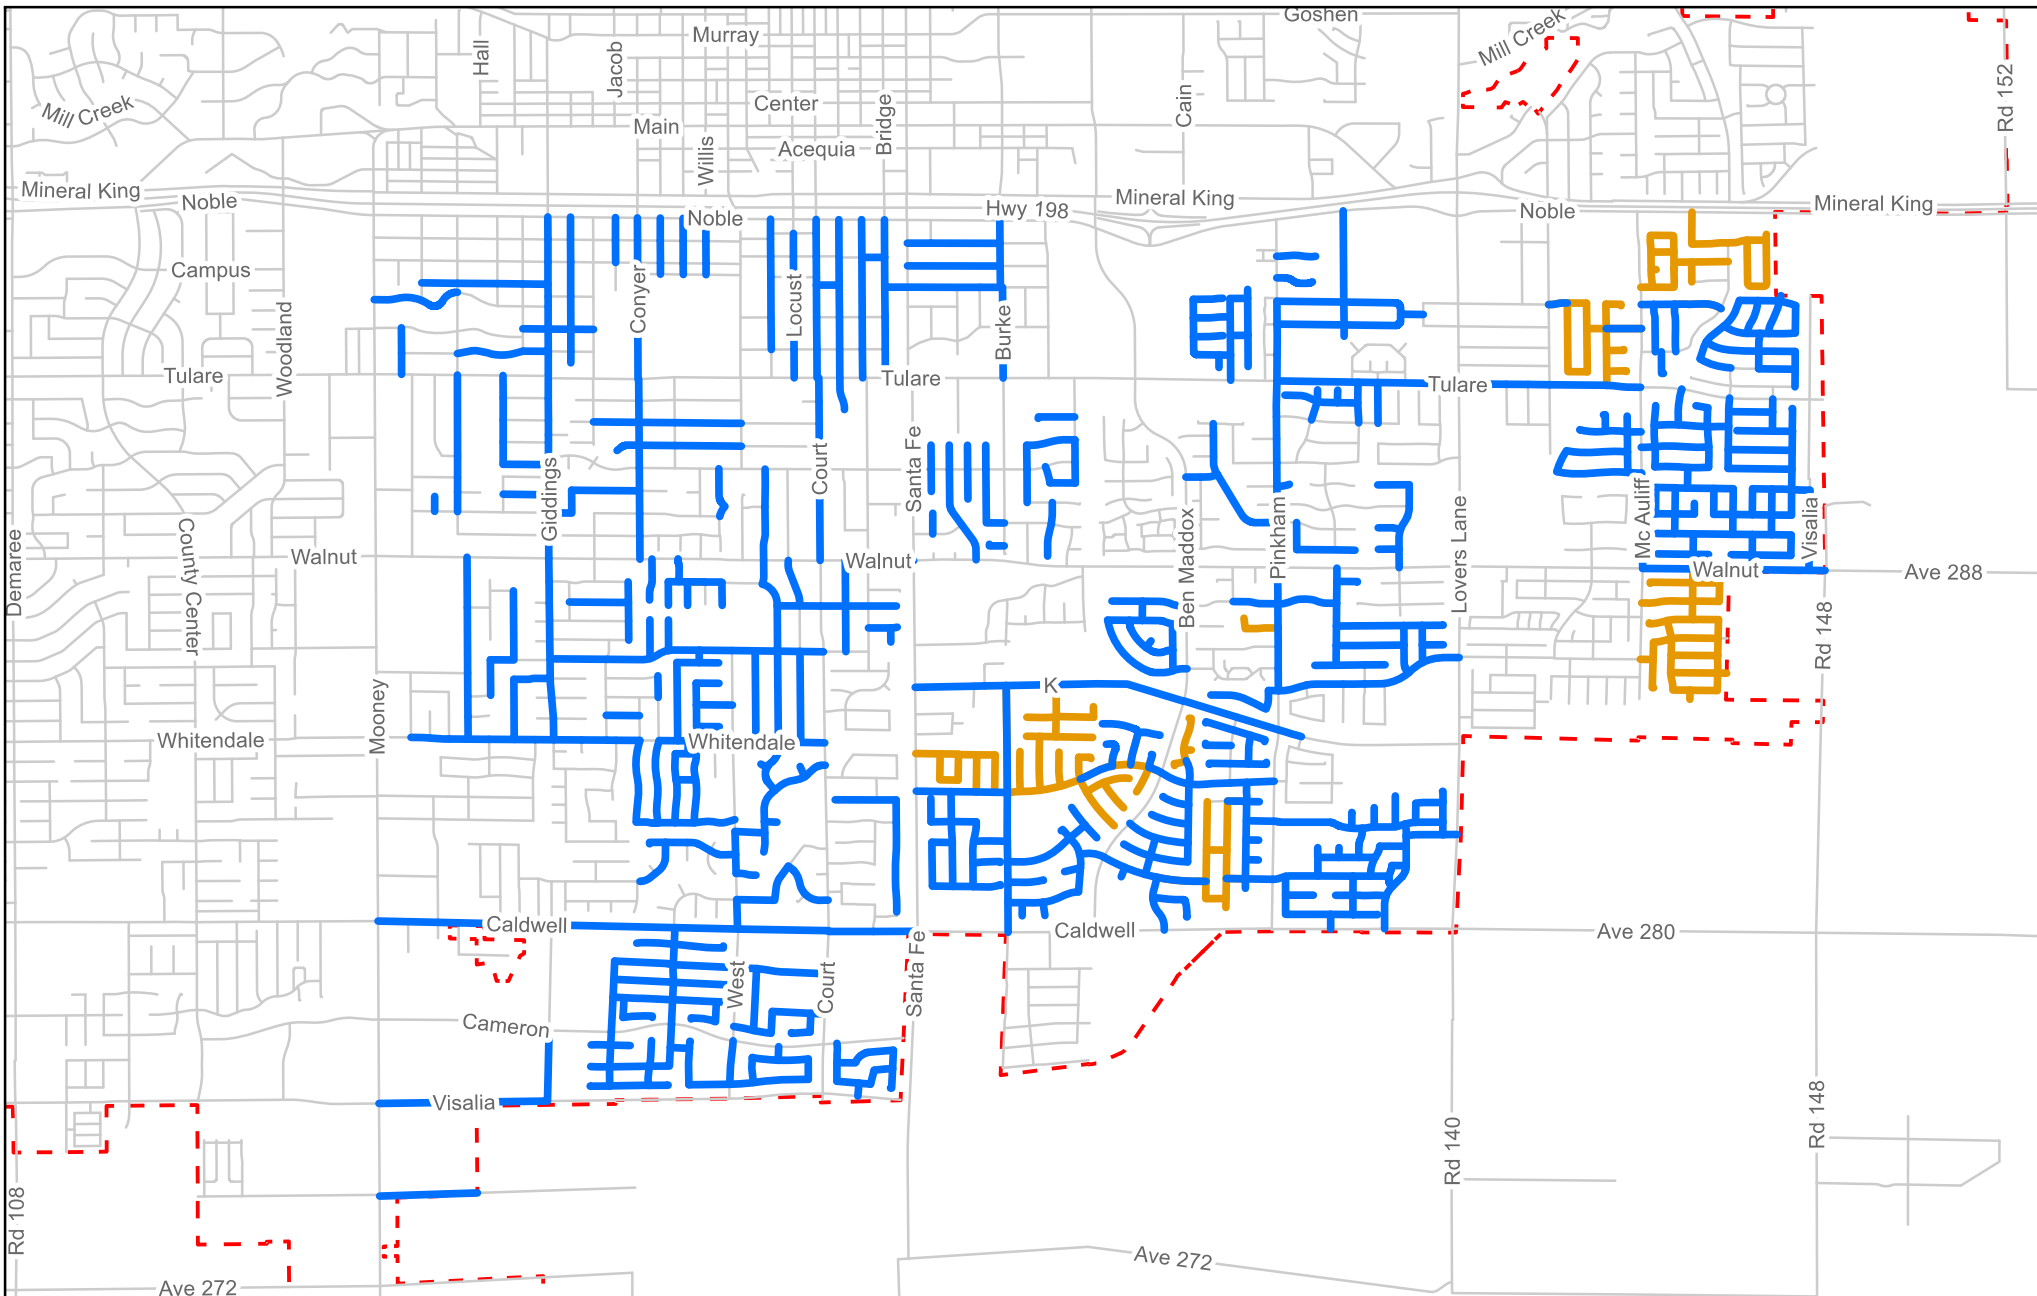

City of Visalia 2025-26 Reclamite Project

Legend

- Streets
- - - City Limits
- FY 25-26 Alt
- FY 25-26 Base