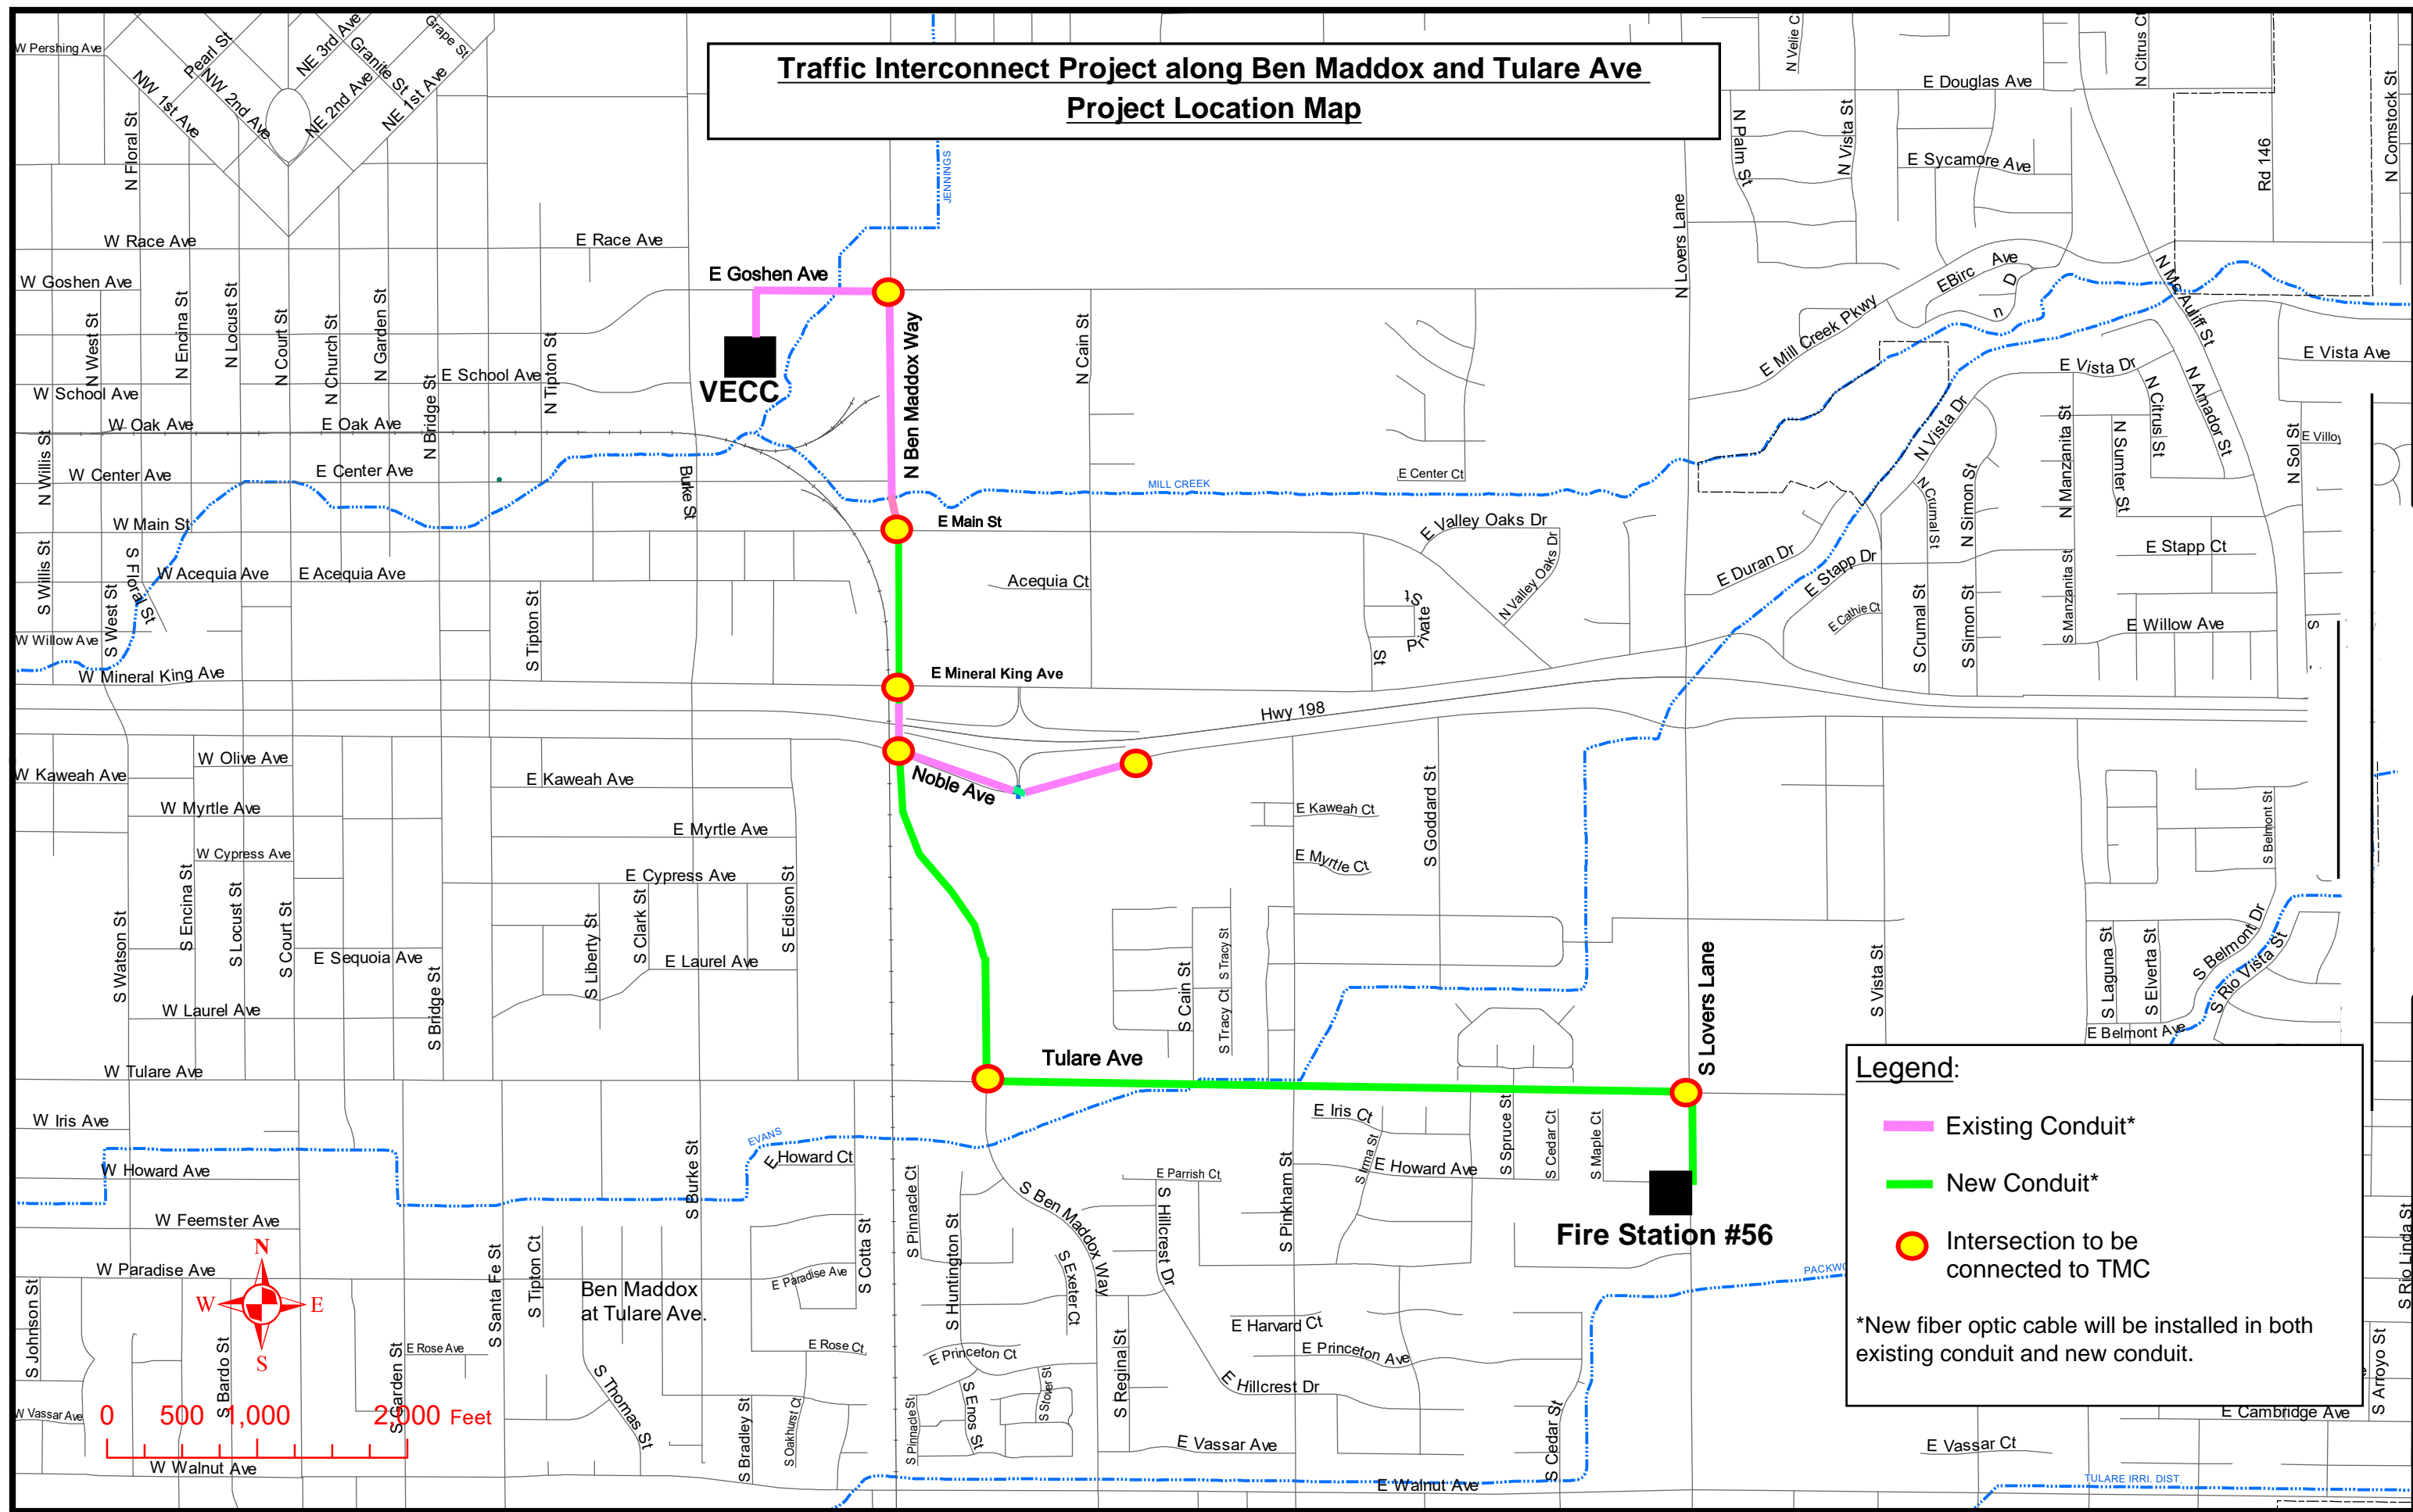

Traffic Interconnect Project along Ben Maddox and Tulare Ave

Project Location Map

Legend:

- Existing Conduit*
- New Conduit*
- Intersection to be connected to TMC

*New fiber optic cable will be installed in both existing conduit and new conduit.